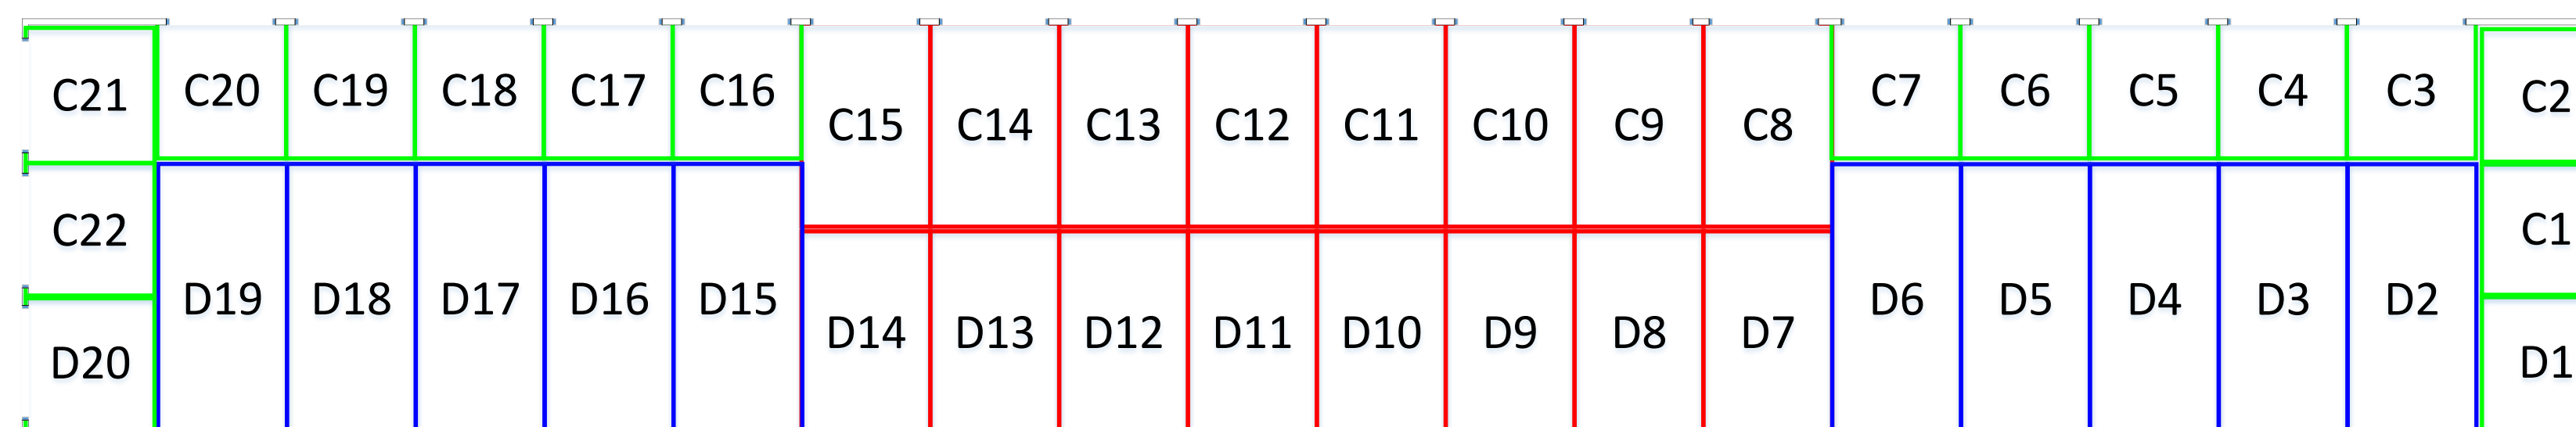

SPEED LIMIT
5