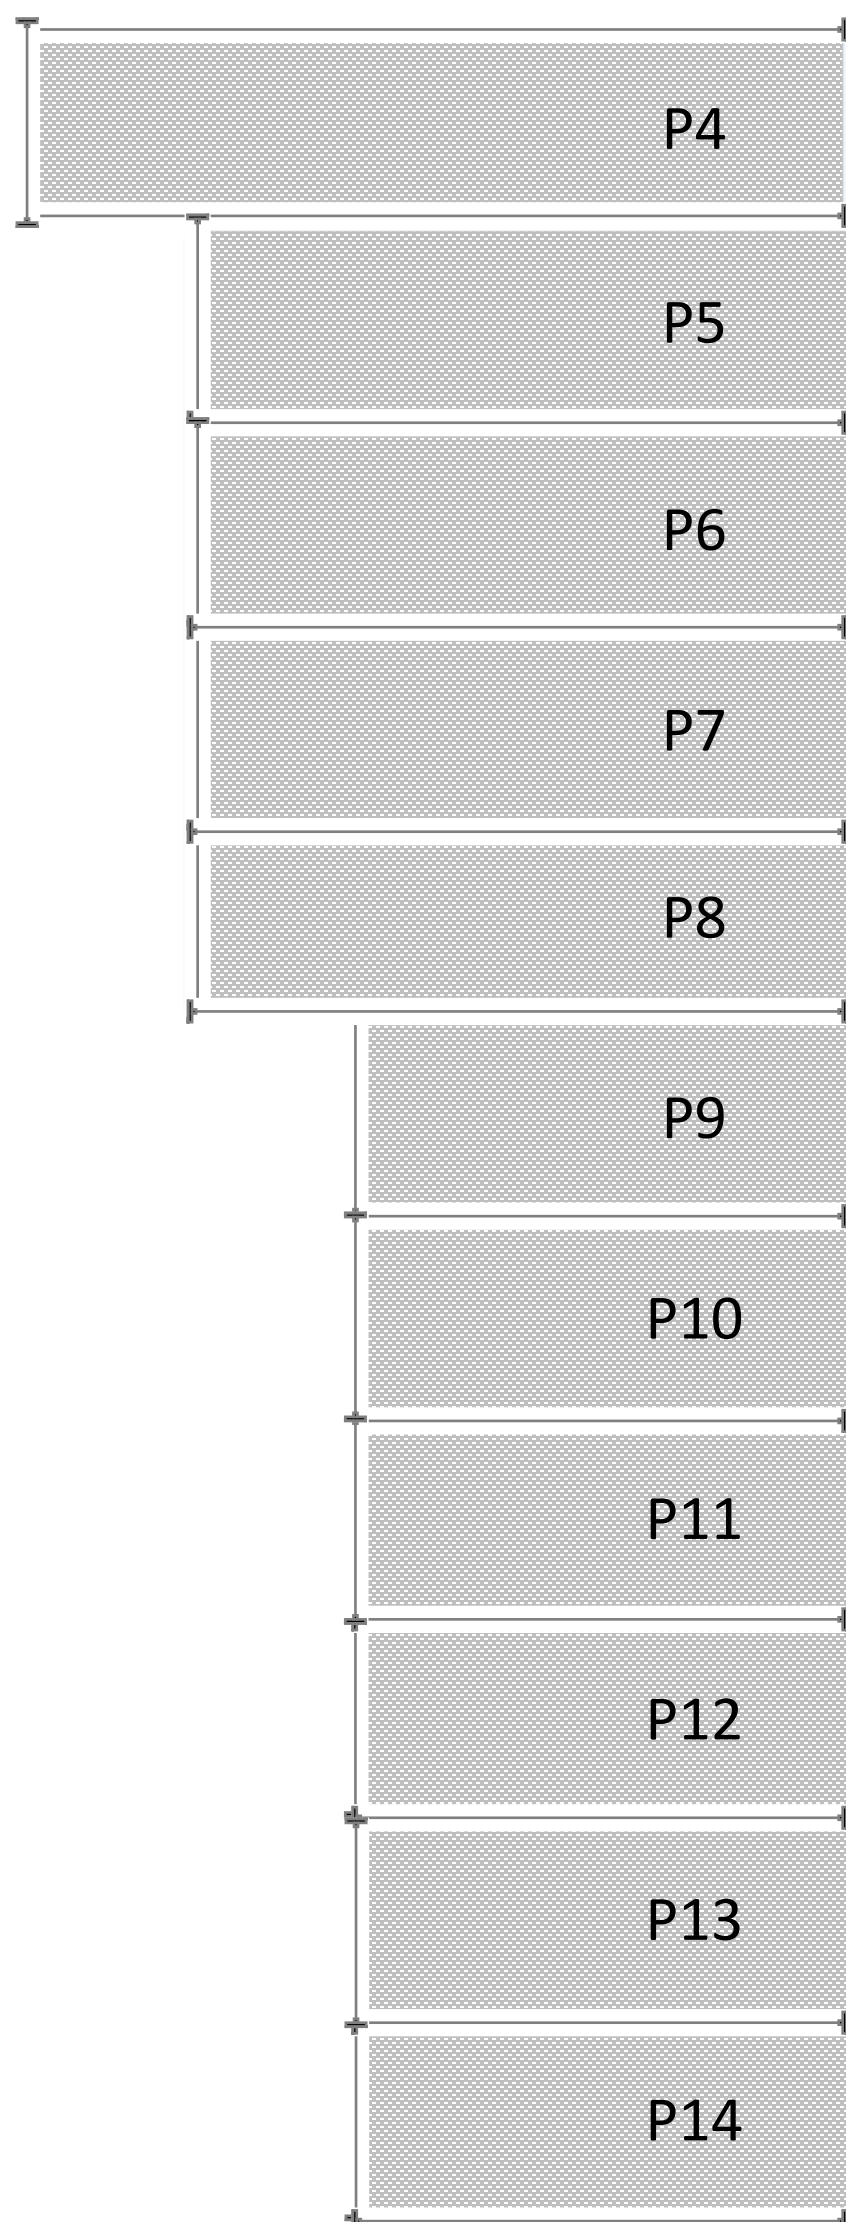

SPEED LIMIT
5