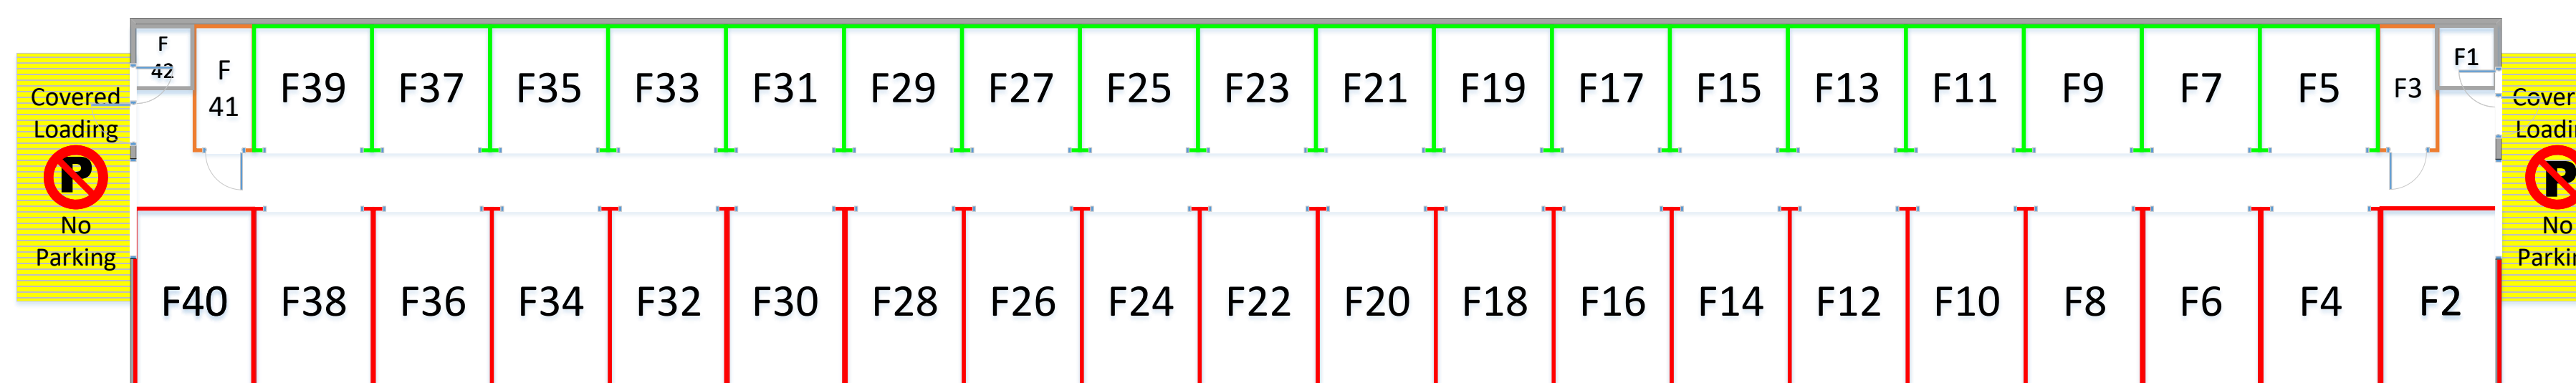

SPEED LIMIT
5