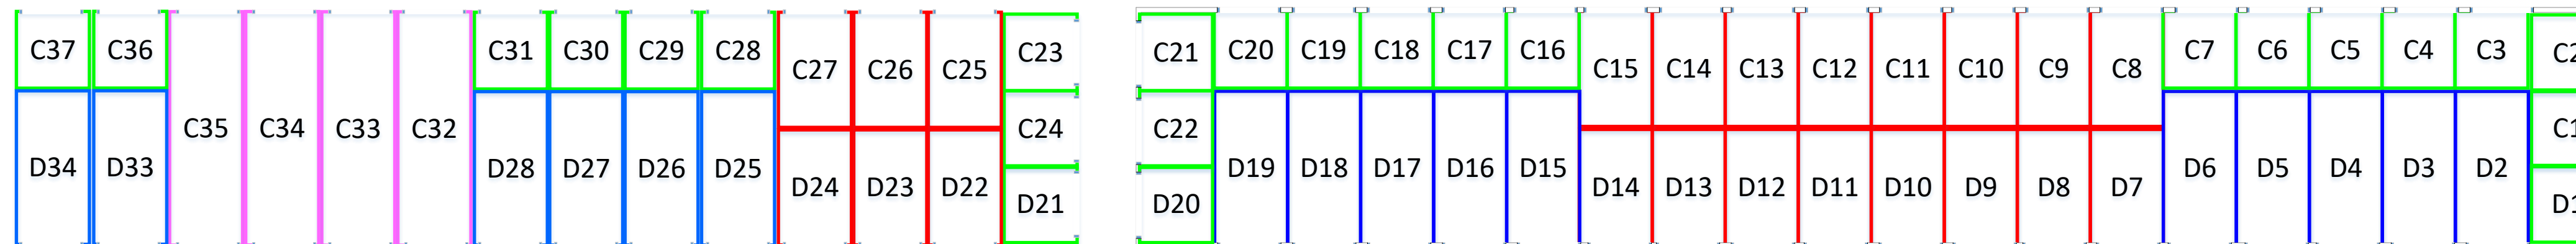

Tenant Property Insurance Available  
Starting at \$ 8.95/month

**OFFICE HOURS:**  
MONDAY – FRIDAY: 9:00am – 5:00 pm  
SATURDAY: 9:00am – 1:00 pm

**ACCESS HOURS:**  
DAILY: 6:00am – 10:00pm

1837 Hwy 41A North  
Shelbyville, TN 37160