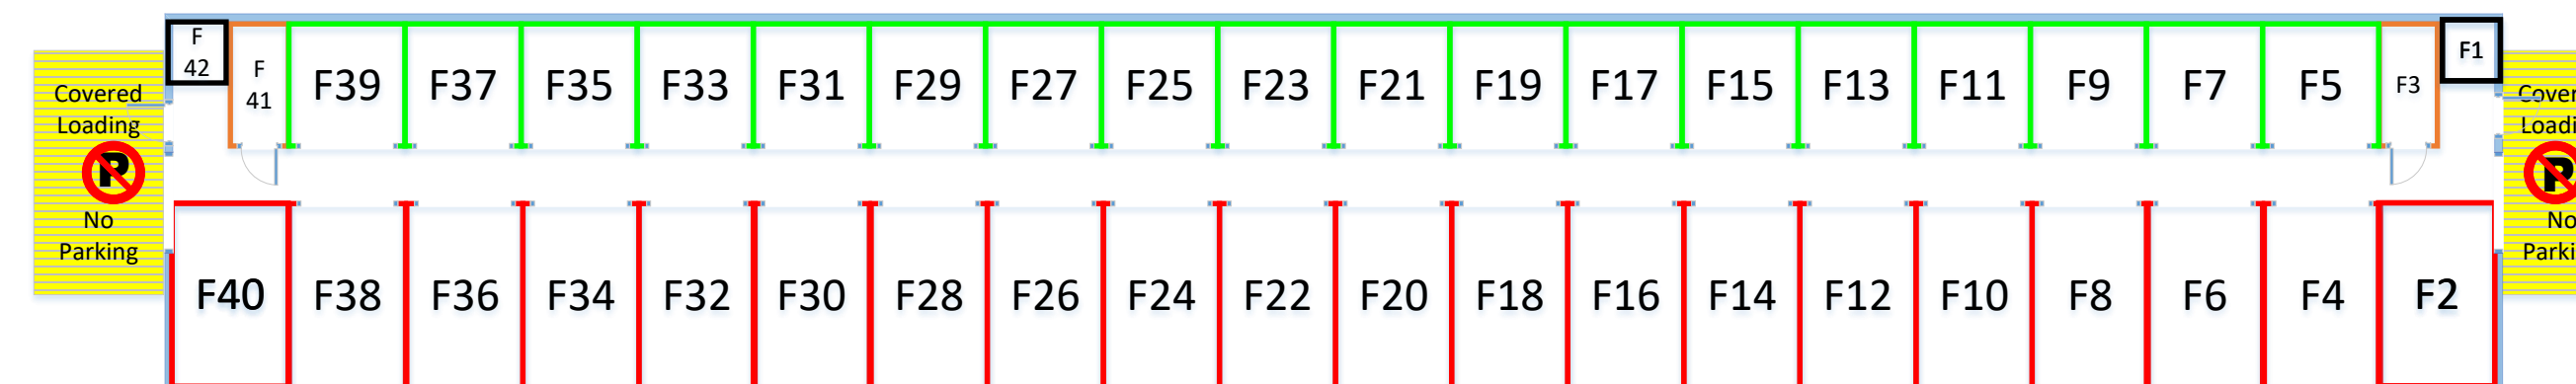

CCTV/Video Monitoring

Auto Pay Options

Open 7 Days a Week

Electronically Controlled Access

Climate Controlled Storage

On-Line Account Management

Disc Locks Required for Security
(Your Key/Your Lock)

Loading/Moving Carts Available

Tenant Property Insurance Available
Starting at $ 8.95/month

OFFICE HOURS:
MONDAY – FRIDAY: 9:00am – 5:00 pm
SATURDAY: 9:00am – 1:00 pm

ACCESS HOURS:
DAILY: 6:00am – 10:00pm

1837 Hwy 41A North
Shelbyville, TN 37160

(931) 492-5014

www.StorageDepotofShelbyville.com

**SPEED
LIMIT
5**

41A

41A