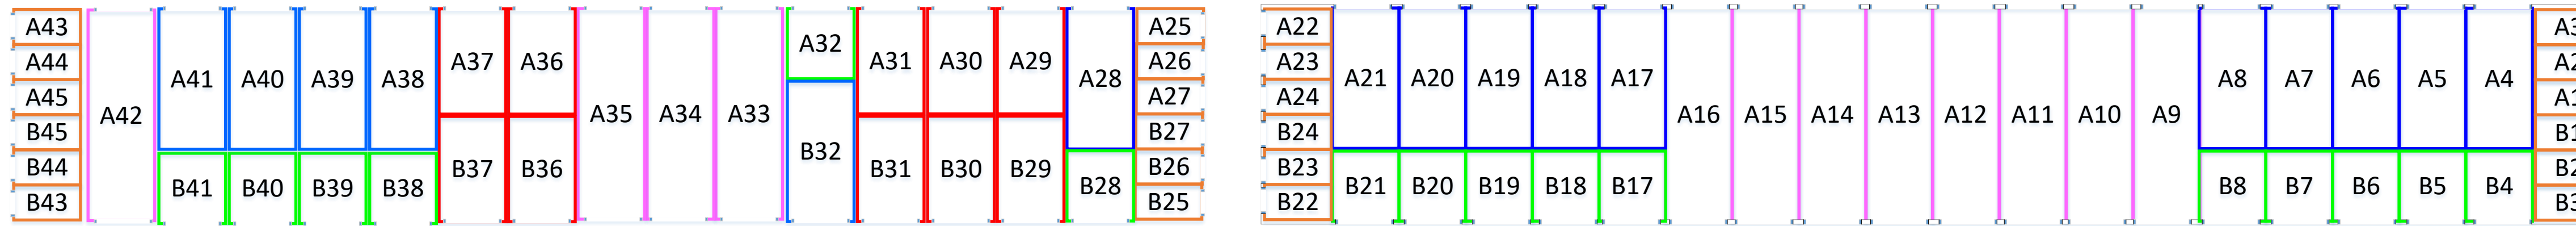

Tenant Property Insurance Available  
Starting at \$ 8.95/month

**OFFICE HOURS:**  
MONDAY – FRIDAY: 9:00am – 5:00 pm  
SATURDAY: 9:00am – 1:00 pm

**ACCESS HOURS:**  
DAILY: 6:00am – 10:00pm

1837 Hwy 41A North  
Shelbyville, TN 37160