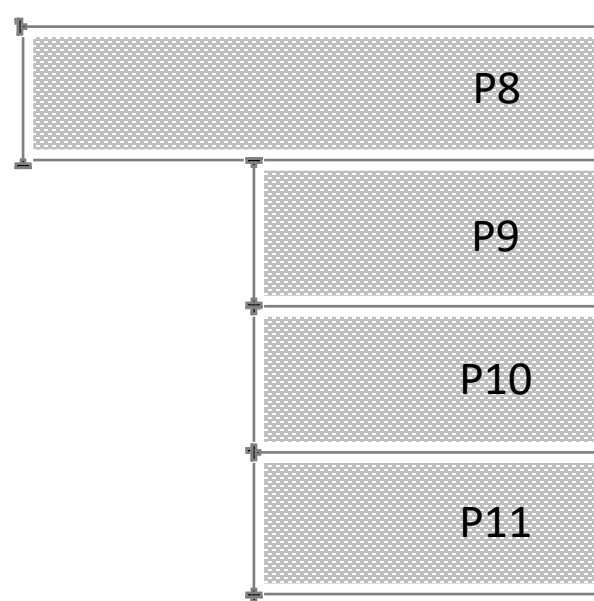

CCTV/Video Monitoring

Auto Pay Options

Open 7 Days a Week

Electronically Controlled Access

Climate Controlled Storage

On-Line Account Management

Disc Locks Required for Security
(Your Key/Your Lock)

Loading/Moving Carts Available

Tenant Property Insurance Available
Starting at $ 8.95/month

OFFICE HOURS:
MONDAY – FRIDAY: 9:00am – 5:00 pm
SATURDAY: 9:00am – 1:00 pm

ACCESS HOURS:
DAILY: 6:00am – 10:00pm

1837 Hwy 41A North
Shelbyville, TN 37160

(931) 492-5014

www.StorageDepotofShelbyville.com

**SPEED
LIMIT
5**

41A

41A