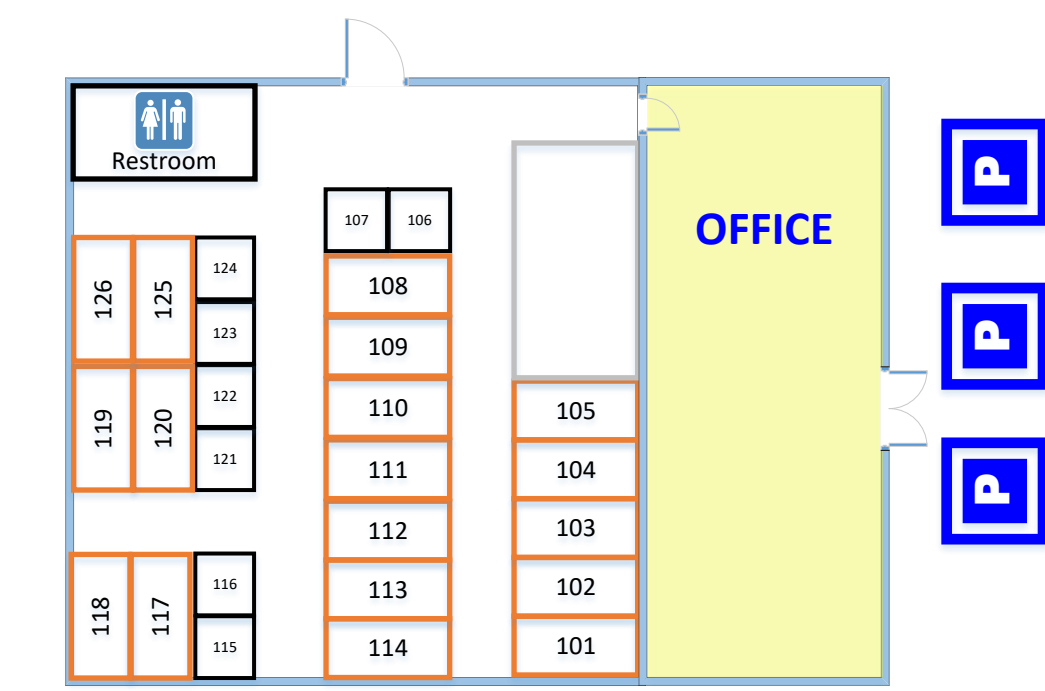

CCTV/Video Monitoring

Auto Pay Options

Open 7 Days a Week

Electronically Controlled Access

Climate Controlled Storage

On-Line Account Management

Disc Locks Required for Security
(Your Key/Your Lock)

Loading/Moving Carts Available

Tenant Property Insurance Available
Starting at $ 8.95/month

OFFICE HOURS:
MONDAY – FRIDAY: 9:00am – 5:00 pm
SATURDAY: 9:00am – 1:00 pm

ACCESS HOURS:
DAILY: 6:00am – 10:00pm

1837 Hwy 41A North
Shelbyville, TN 37160

(931) 492-5014

www.StorageDepotofShelbyville.com

**SPEED
LIMIT
5**

41A

41A